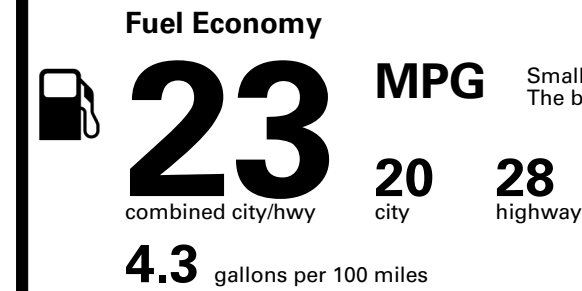

Inland Freight & Handling : \$1,495.00

TOTAL PRICE: \$59,415.00

EPA DOT Fuel Economy and Environment

Gasoline Vehicle

Small SUVs range from 14 to 125 MPG. The best vehicle rates 146 MPGe.

You spend \$5,000 more in fuel costs over 5 years compared to the average new vehicle.