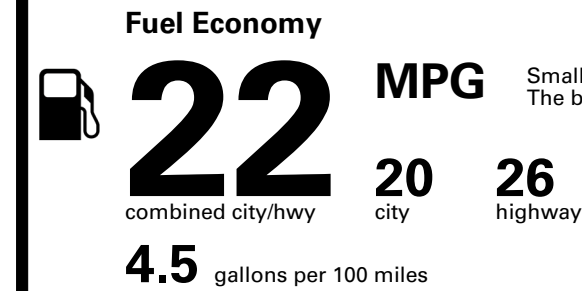

SOLD TO: FL703 **SHIPPED TO: FL703**
 ALLEN TURNER GENESIS
 6000 PENSACOLA BLVD
 PENSACOLA FL 32505

VIN: 5NMMFDTB3TH064865	EXTERIOR COLOR: CERES BLUE	INTERIOR/SEAT COLOR: ULTRAMARINE
MODEL: 7S5AAL9GW5A5	PORT OF ENTRY: MA	TRANSPORT: TRUCK
EMISSIONS: This vehicle is certified to meet emission requirements in all 50 states		ACCESSORY WEIGHT: 12 lbs./ 6 kgs.

Inland Freight & Handling : \$1,495.00

TOTAL PRICE: \$62,875.00

EPA DOT Fuel Economy and Environment

Gasoline Vehicle

Small SUVs range from 14 to 125 MPG. The best vehicle rates 146 MPGe.

You spend \$5,750
more in fuel costs over 5 years
 compared to the average new vehicle.