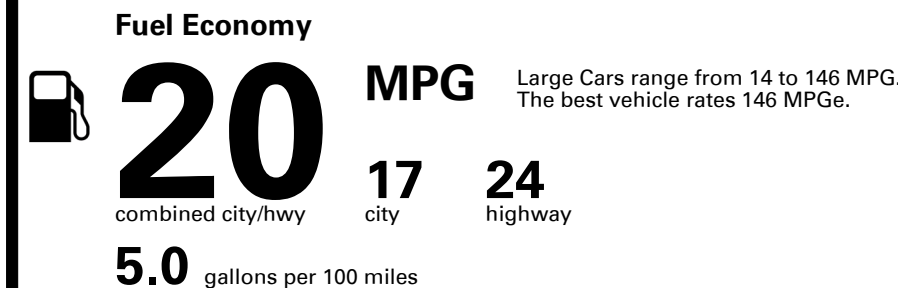

Inland Freight & Handling : \$1,495.00

TOTAL PRICE: \$105,440.00

EPA DOT Fuel Economy and Environment

Gasoline Vehicle

You spend \$7,000
 more in fuel costs over 5 years compared to the average new vehicle.