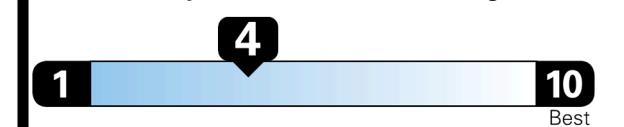

EPA DOT Fuel Economy and Environment

Gasoline Vehicle

Fuel Economy

19 MPG
combined city/hwy

16 MPG
city

22 MPG
highway

5.3 gallons per 100 miles

Standard SUVs range from 12 to 115 MPG. The best vehicle rates 146 MPGe.

You spend $8,000
more in fuel costs over 5 years compared to the average new vehicle.

Annual fuel cost $3,300

Fuel Economy & Greenhouse Gas Rating (tailpipe only)

Smog Rating (tailpipe only)