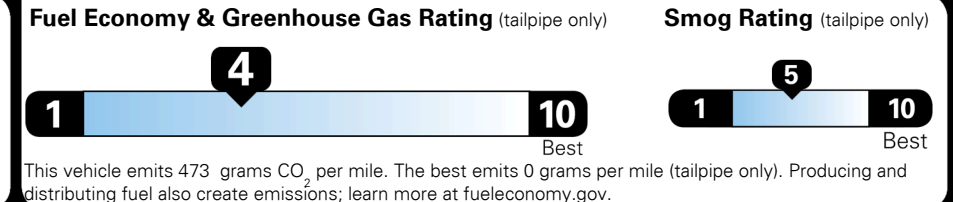

Full Tank of Gas

GENESIS WARRANTY

- 5-year/60,000-mile New Vehicle Warranty*
- 10-year/100,000-mile Powertrain Warranty*
- 7-year/Unlimited-mile Anti-perforation Warranty*
- Limited warranties, see retailer for details

Manufacturer's Suggested Retail Price: $82,330.00

ADDED FEATURES:

- *MAKALU GRAY(NCM) Paint $650.00
- Accessories
- *Crossbars $520.00
- *First Aid Kit $65.00
- *NFC Key Card $30.00

SOLD TO: AL707
GENESIS OF AUBURN
823 OPELIKA ROAD
AUBURN AL 36830

SHIPPED TO: AL707

VIN: KMUHEESC5TU308834	EXTERIOR COLOR: MAKALU GRAY	INTERIOR/SEAT COLOR: BORDEAUX BROWN/SLATE
MODEL: V0492A65	PORT OF ENTRY: BR	TRANSPORT: TRUCK
EMISSIONS: This vehicle is certified to meet emission requirements in all 50 states		ACCESSORY WEIGHT: 10 lbs./ 4 kgs.

Inland Freight & Handling : $1,495.00

TOTAL PRICE: $85,090.00

266 A 2746HTAMER 434

EPA DOT Fuel Economy and Environment

Gasoline Vehicle

Fuel Economy

19 MPG
combined city/hwy

16 MPG
city

22 MPG
highway

5.3 gallons per 100 miles

Standard SUVs range from 12 to 115 MPG. The best vehicle rates 146 MPGe.

You spend $8,000
more in fuel costs over 5 years compared to the average new vehicle.

Annual fuel cost $3,300

Actual results will vary for many reasons, including driving conditions and how you drive and maintain your vehicle. The average new vehicle gets 29 MPG and costs $8,500 to fuel over 5 years. Cost estimates are based on 15,000 miles per year at $ 4.15 per gallon. MPGe is miles per gasoline gallon equivalent. Vehicle emissions are a significant cause of climate change and smog.

fueleconomy.gov

Calculate personalized estimates and compare vehicles

GOVERNMENT 5-STAR SAFETY RATINGS

Overall Vehicle Score ★★★★★

Based on the combined rating of frontal, side and rollover. Should ONLY be compared to other vehicles of similar size and weight.

Frontal Crash	Driver	★★★★★
Crash	Passenger	★★★★★
Side Crash	Front seat	★★★★★
Crash	Rear seat	★★★★★
Rollover		★★★★★

Based on the risk of injury in a frontal impact. Should ONLY be compared to other vehicles of similar size and weight.

Based on the risk of injury in a side impact.

Based on the risk of rollover in a single-vehicle crash.

Star ratings range from 1 to 5 stars (★★★★★) with 5 being the highest.
Source: National Highway Traffic Safety Administration (NHTSA).
www.safercar.gov or 1-888-327-4236

Manufacturer's suggested retail price includes manufacturer's recommended pre-delivery service. Gasoline license and title fees state and local taxes and dealer installed options and accessories are not included in the manufacturer's suggested retail price. This label has been affixed to this vehicle by Genesis Motor America, pursuant to the requirements of 15 U.S.C. 1231 et seq. which prohibits its removal or alteration prior to delivery to the ultimate purchaser.

PARTS CONTENT INFORMATION

FOR VEHICLES IN THIS CARLINE: U.S./CANADIAN PARTS CONTENT: 3 %

MAJOR SOURCES OF FOREIGN PARTS CONTENT: KOREA: 80 %

FOR THIS VEHICLE: FINAL ASSEMBLY POINT: ULSAN, KOREA

COUNTRY OF ORIGIN:

ENGINE: KOREA TRANSMISSION: KOREA

Note: Parts content does not include final assembly, distribution, or other non-parts costs.