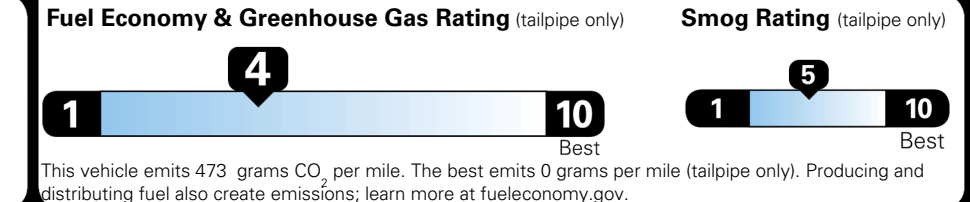

Full Tank of Gas

GENESIS WARRANTY

- 5-year/60,000-mile New Vehicle Warranty*
- 10-year/100,000-mile Powertrain Warranty*
- 7-year/Unlimited-mile Anti-perforation Warranty*
- Limited warranties, see retailer for details

Manufacturer's Suggested Retail Price: $82,330.00

ADDED FEATURES:

- *UYUNI WHITE(UYH) Paint $650.00
- Accessories
- *Tow Hitch $805.00
- *Cargo Mat $200.00
- *Fragrance Cartridges $160.00
- *Severe Weather Kit $85.00
- *Cargo Blocks $40.00
- *NFC Key Card $30.00

SOLD TO: AL707
GENESIS OF AUBURN
823 OPELIKA ROAD
AUBURN AL 36830

SHIPPED TO: AL707

VIN: KMUHEESC9TU349130	EXTERIOR COLOR: UYUNI WHITE	INTERIOR/SEAT COLOR: EARTH BROWN/SMOKY
MODEL: 8S9AAJ9GW7A5	PORT OF ENTRY: BR	TRANSPORT: TRUCK
EMISSIONS: This vehicle is certified to meet emission requirements in all 50 states		ACCESSORY WEIGHT: 86 lbs./ 39 kgs.

TOTAL PRICE: $85,795.00

104 A 1286TOSCA

Inland Freight & Handling : $1,495.00

EPA DOT Fuel Economy and Environment

Gasoline Vehicle

Fuel Economy

19 MPG
combined city/hwy

16 MPG
city

22 MPG
highway

5.3 gallons per 100 miles

Standard SUVs range from 12 to 115 MPG. The best vehicle rates 146 MPGe.

You spend $8,000
more in fuel costs over 5 years compared to the average new vehicle.

Annual fuel cost $3,300

Actual results will vary for many reasons, including driving conditions and how you drive and maintain your vehicle. The average new vehicle gets 29 MPG and costs $8,500 to fuel over 5 years. Cost estimates are based on 15,000 miles per year at $ 4.15 per gallon. MPGe is miles per gasoline gallon equivalent. Vehicle emissions are a significant cause of climate change and smog.

fueleconomy.gov
Calculate personalized estimates and compare vehicles

GOVERNMENT 5-STAR SAFETY RATINGS

Overall Vehicle Score ★★★★★
Based on the combined rating of frontal, side and rollover. Should ONLY be compared to other vehicles of similar size and weight.

Frontal Crash	Driver Passenger	★★★★★
Side Crash	Front seat Rear seat	★★★★★
Rollover		★★★★

Based on the risk of injury in a frontal impact. Should ONLY be compared to other vehicles of similar size and weight.

Based on the risk of injury in a side impact.

Based on the risk of rollover in a single-vehicle crash.

Star ratings range from 1 to 5 stars (★★★★★) with 5 being the highest.
Source: National Highway Traffic Safety Administration (NHTSA).
www.safercar.gov or 1-888-327-4236

Manufacturer's suggested retail price includes manufacturer's recommended pre-delivery service. Gasoline license and title fees state and local taxes and dealer installed options and accessories are not included in the manufacturer's suggested retail price. This label has been affixed to this vehicle by Genesis Motor America, pursuant to the requirements of 15 U.S.C. 1231 et seq. which prohibits its removal or alteration prior to delivery to the ultimate purchaser.

PARTS CONTENT INFORMATION

FOR VEHICLES IN THIS CARLINE: U.S./CANADIAN PARTS CONTENT: 3 %
MAJOR SOURCES OF FOREIGN PARTS CONTENT: KOREA: 80 %
FOR THIS VEHICLE: FINAL ASSEMBLY POINT: ULSAN, KOREA
COUNTRY OF ORIGIN:
ENGINE: KOREA TRANSMISSION: KOREA
Note: Parts content does not include final assembly, distribution, or other non-parts costs.