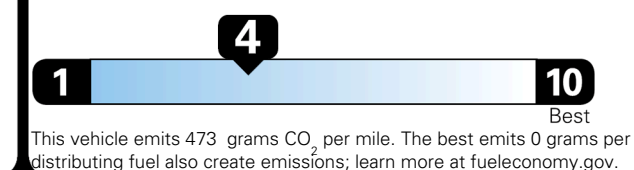

## EPA DOT Fuel Economy and Environment

Gasoline Vehicle

**Fuel Economy**

**19** MPG  
 combined city/hwy

**16** MPG  
 city

**22** MPG  
 highway

**5.3** gallons per 100 miles

Standard SUVs range from 12 to 115 MPG. The best vehicle rates 146 MPGe.

**You spend \$8,000**  
 more in fuel costs over 5 years compared to the average new vehicle.

**Annual fuel cost \$3,300**

#### Fuel Economy & Greenhouse Gas Rating (tailpipe only)