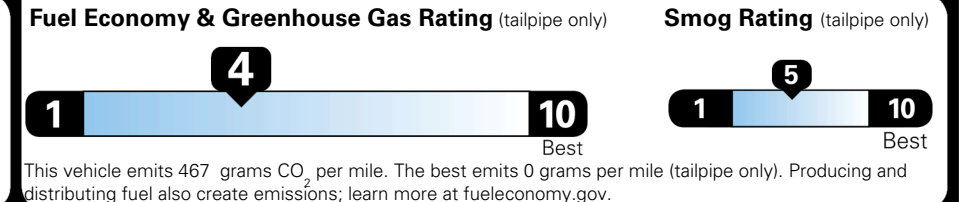

Inland Freight & Handling : \$1,495.00

TOTAL PRICE: \$90,060.00

75 A 0936HMORNI 686

EPA DOT Fuel Economy and Environment

Gasoline Vehicle

Fuel Economy

19 MPG
combined city/hwy

17 MPG
city

22 MPG
highway

5.3 gallons per 100 miles

Standard SUVs range from 12 to 115 MPG. The best vehicle rates 146 MPGe.

You spend \$8,000
more in fuel costs over 5 years
 compared to the average new vehicle.

Annual fuel cost \$3,300