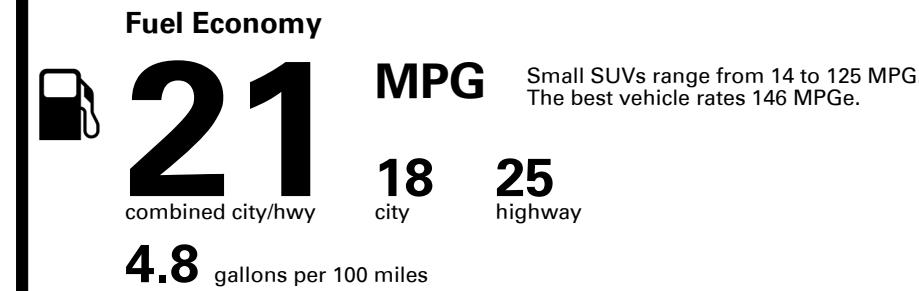

SPORT PRESTIGE FEATURES

- Carbon Fiber Trim
- Heated 2nd Row Seats (Outboard)
- Manual Rear Side Sunshades
- 3-Zone Climate Control
- Head-Up Display
- Nappa Leather Seating Surfaces w/ Microfiber Suede Headliner
- Remote Smart Parking Assist
- 21-inch Alloy Wheels with All-Season tires

ADDITIONAL STANDARD FEATURES

- Carpeted Floor Mats

Full Tank of Gas

GENESIS WARRANTY

- 5-year / 60,000-mile New Vehicle Warranty*
- 10-year / 100,000-mile Powertrain Warranty*
- 7-year / Unlimited-mile Anti-perforation Warranty*
- * Limited warranties, see dealer for details

Manufacturer's Suggested Retail Price: $71,095.00

ADDED FEATURES:

· *MAKALU GRAY(NCM) Paint $650.00

Accessories

- *Cargo Mat, Up Seatback $200.00
- *Roof Rack Cross Bars $520.00
- *Cargo Cover $215.00
- *First Aid Kit $65.00
- *NFC Key Card $30.00

SOLD TO: FL703 **SHIPPED TO: FL703**

ALLEN TURNER GENESIS
6000 PENSACOLA BLVD
PENSACOLA FL 32505

VIN: KMUMEDTC2TU273743	EXTERIOR COLOR: MAKALU GRAY	INTERIOR/SEAT COLOR: VANILLA BEIGE/OBSIDIAN

MODEL: U0482A65	PORT OF ENTRY: BR	TRANSPORT: TRUCK	ACCESSORY WEIGHT: 20 lbs./ 9 kgs.

EMISSIONS:
This vehicle is certified to meet emission requirements in all 50 states

Inland Freight & Handling : $1,495.00

TOTAL PRICE: $74,270.00

EPA DOT Fuel Economy and Environment

Gasoline Vehicle

You spend $6,250
more in fuel costs over 5 years
compared to the average new vehicle.

Annual fuel cost $2,950

Fuel Economy & Greenhouse Gas Rating (tailpipe only)

Smog Rating (tailpipe only)

This vehicle emits 433 grams CO₂ per mile. The best emits 0 grams per mile (tailpipe only). Producing and distributing fuel also create emissions; learn more at fueleconomy.gov.

Actual results will vary for many reasons, including driving conditions and how you drive and maintain your vehicle. The average new vehicle gets 29 MPG and costs $8,500 to fuel over 5 years. Cost estimates are based on 15,000 miles per year at $ 4.15 per gallon. MPG is miles per gasoline gallon equivalent. Vehicle emissions are a significant cause of climate change and smog.

fueleconomy.gov

Calculate personalized estimates and compare vehicles

GOVERNMENT 5-STAR SAFETY RATINGS

Overall Vehicle Score ★ ★ ★ ★ ★

Based on the combined rating of frontal, side and rollover. Should ONLY be compared to other vehicles of similar size and weight.

Frontal	Driver	★ ★ ★ ★
Crash	Passenger	★ ★ ★ ★ ★

Based on the risk of injury in a frontal impact. Should ONLY be compared to other vehicles of similar size and weight.

Side	Front seat	★ ★ ★ ★ ★
Crash	Rear seat	★ ★ ★ ★ ★

Based on the risk of injury in a side impact.

Rollover ★ ★ ★ ★

Based on the risk of rollover in a single-vehicle crash.

Star ratings range from 1 to 5 stars (★★★★★) with 5 being the highest.

Source: National Highway Traffic Safety Administration (NHTSA).

www.safercar.gov or 1-888-327-4236

Manufacturer's suggested retail price includes manufacturer's recommended pre-delivery service. Gasoline license and title fees state and local taxes and dealer installed options and accessories are not included in the manufacturer's suggested retail price. This label has been affixed to this vehicle by Genesis Motor America, pursuant to the requirements of 15 U.S.C. 1231 et seq. which prohibits its removal or alteration prior to delivery to the ultimate purchaser.

PARTS CONTENT INFORMATION

FOR VEHICLES IN THIS CARLINE: U.S./CANADIAN PARTS CONTENT: 2 %

MAJOR SOURCES OF FOREIGN PARTS CONTENT: KOREA: 85 %

FOR THIS VEHICLE: FINAL ASSEMBLY POINT: ULSAN, KOREA

COUNTRY OF ORIGIN:

ENGINE: KOREA TRANSMISSION: KOREA

Note: Parts content does not include final assembly, distribution, or other non-parts costs.